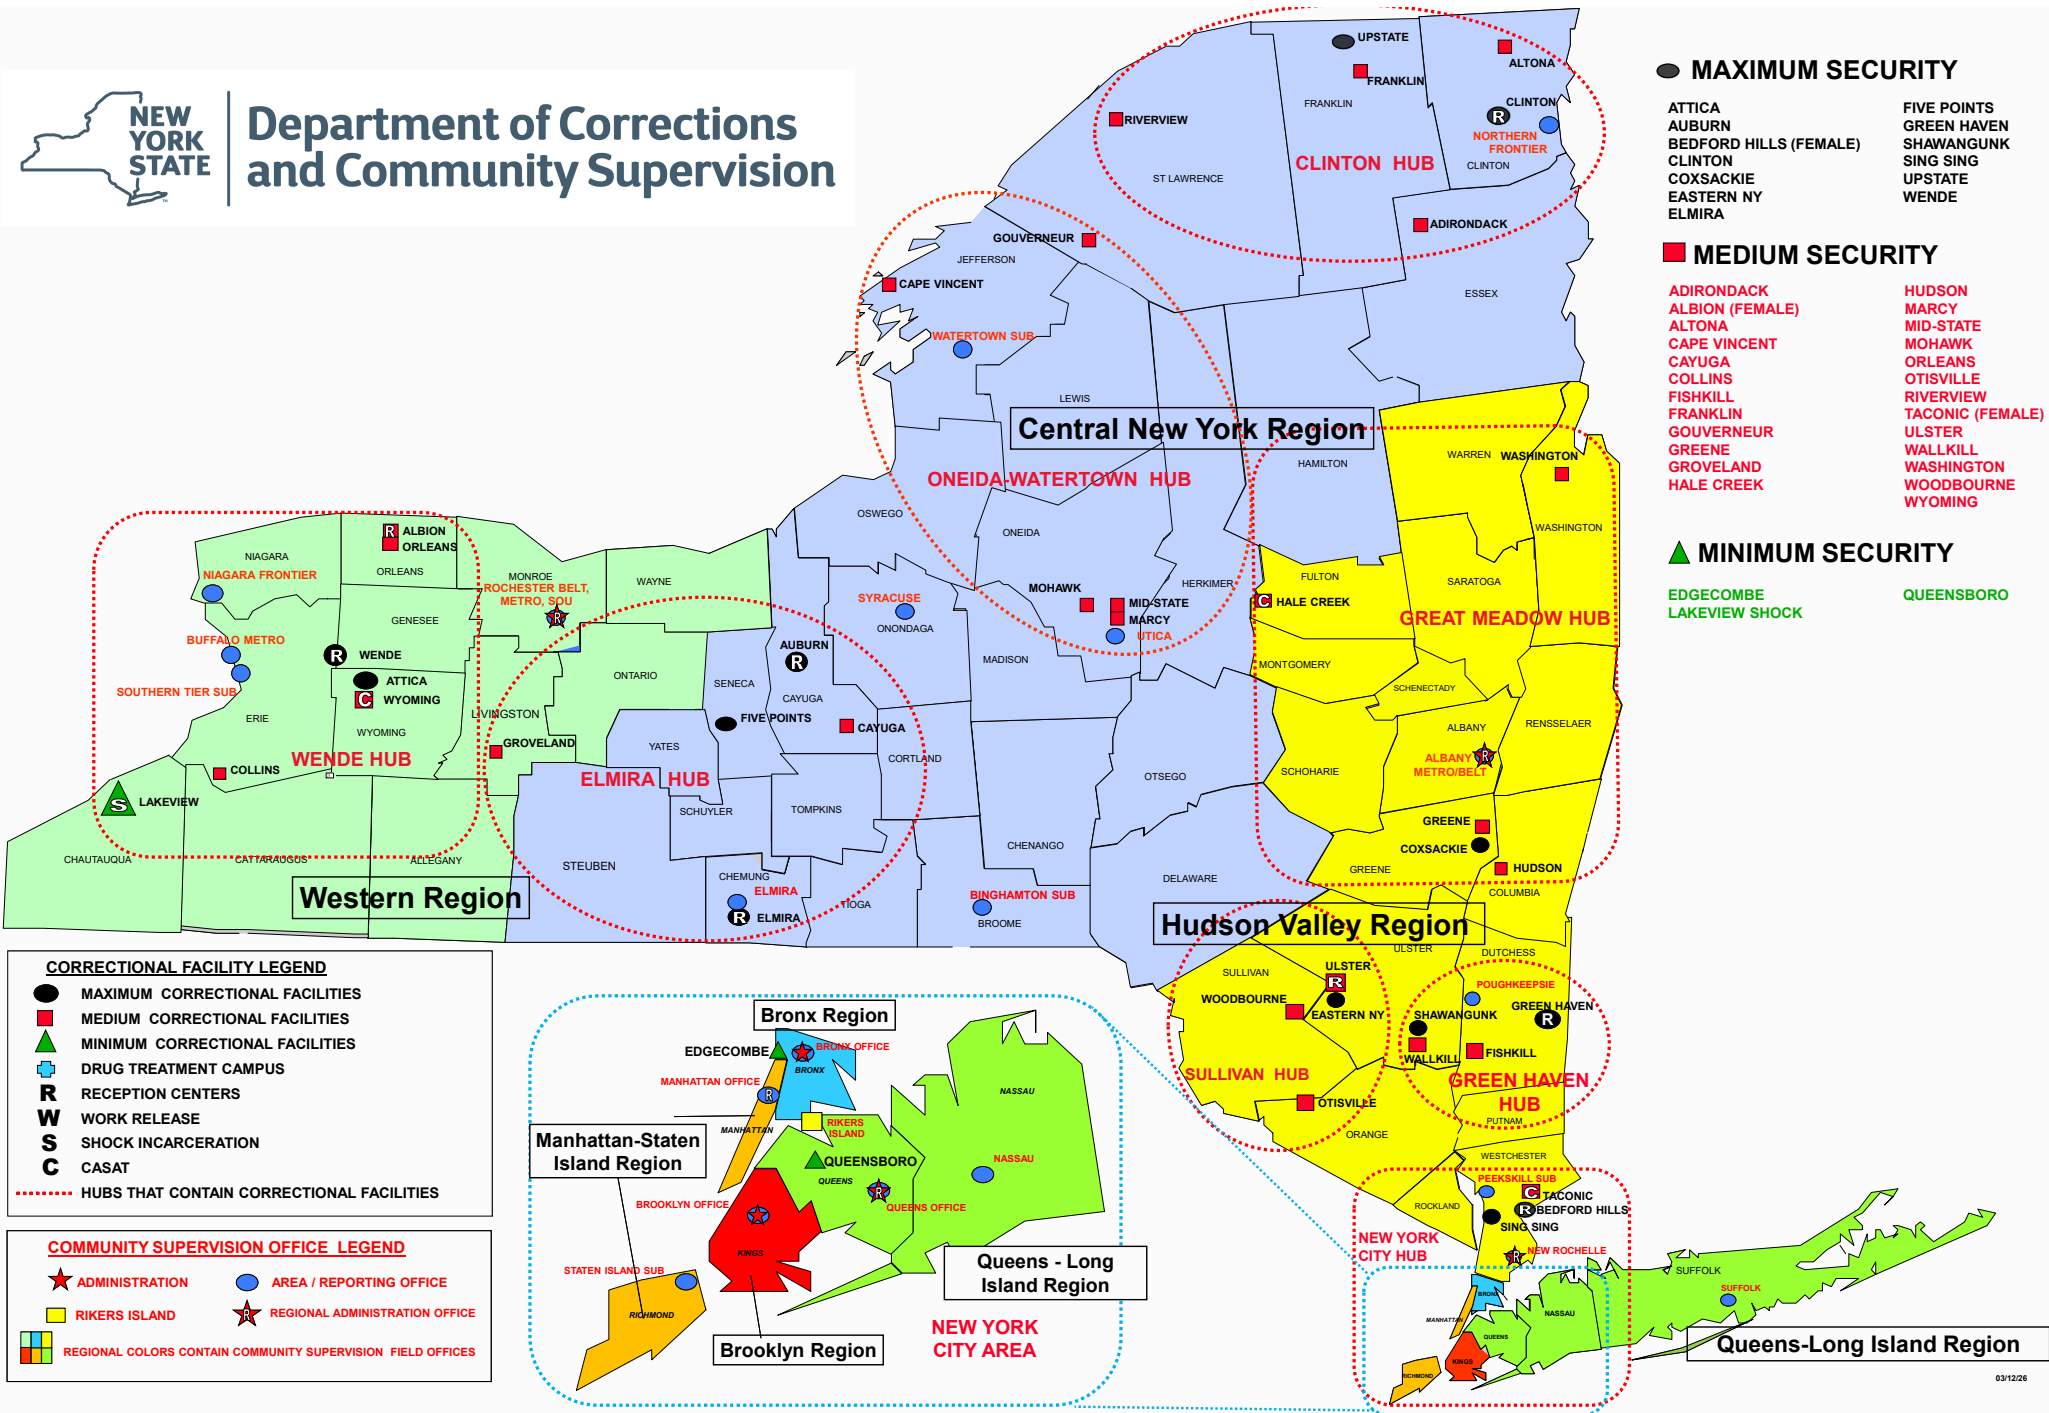

Department of Corrections and Community Supervision

● MAXIMUM SECURITY

- ATTICA
- AUBURN
- BEDFORD HILLS (FEMALE)
- CLINTON
- COXSACKIE
- EASTERN NY
- ELMIRA
- FIVE POINTS
- GREEN HAVEN
- SHAWANGUNK
- SING SING
- UPSTATE
- WENDE

■ MEDIUM SECURITY

- ADIRONDACK
- ALBION (FEMALE)
- ALTONA
- CAPE VINCENT
- CAYUGA
- COLLINS
- FISHKILL
- FRANKLIN
- GOVERNEUR
- GREENE
- GROVELAND
- HALE CREEK
- HUDSON
- MARCY
- MID-STATE
- MOHAWK
- ORLEANS
- OTISVILLE
- RIVERVIEW
- TACONIC (FEMALE)
- ULSTER
- WALLKILL
- WASHINGTON
- WOODBOURNE
- WYOMING

▲ MINIMUM SECURITY

- EDGECOMBE
- LAKEVIEW
- SHOCK
- QUEENSBORO

CORRECTIONAL FACILITY LEGEND

- MAXIMUM CORRECTIONAL FACILITIES
- MEDIUM CORRECTIONAL FACILITIES
- ▲ MINIMUM CORRECTIONAL FACILITIES
- ⊕ DRUG TREATMENT CAMPUS
- R RECEPTION CENTERS
- W WORK RELEASE
- S SHOCK INCARCERATION
- C CASAT
- HUBS THAT CONTAIN CORRECTIONAL FACILITIES

COMMUNITY SUPERVISION OFFICE LEGEND

- ★ ADMINISTRATION
- AREA / REPORTING OFFICE
- RIKERS ISLAND
- ★ REGIONAL ADMINISTRATION OFFICE
- REGIONAL COLORS CONTAIN COMMUNITY SUPERVISION FIELD OFFICES