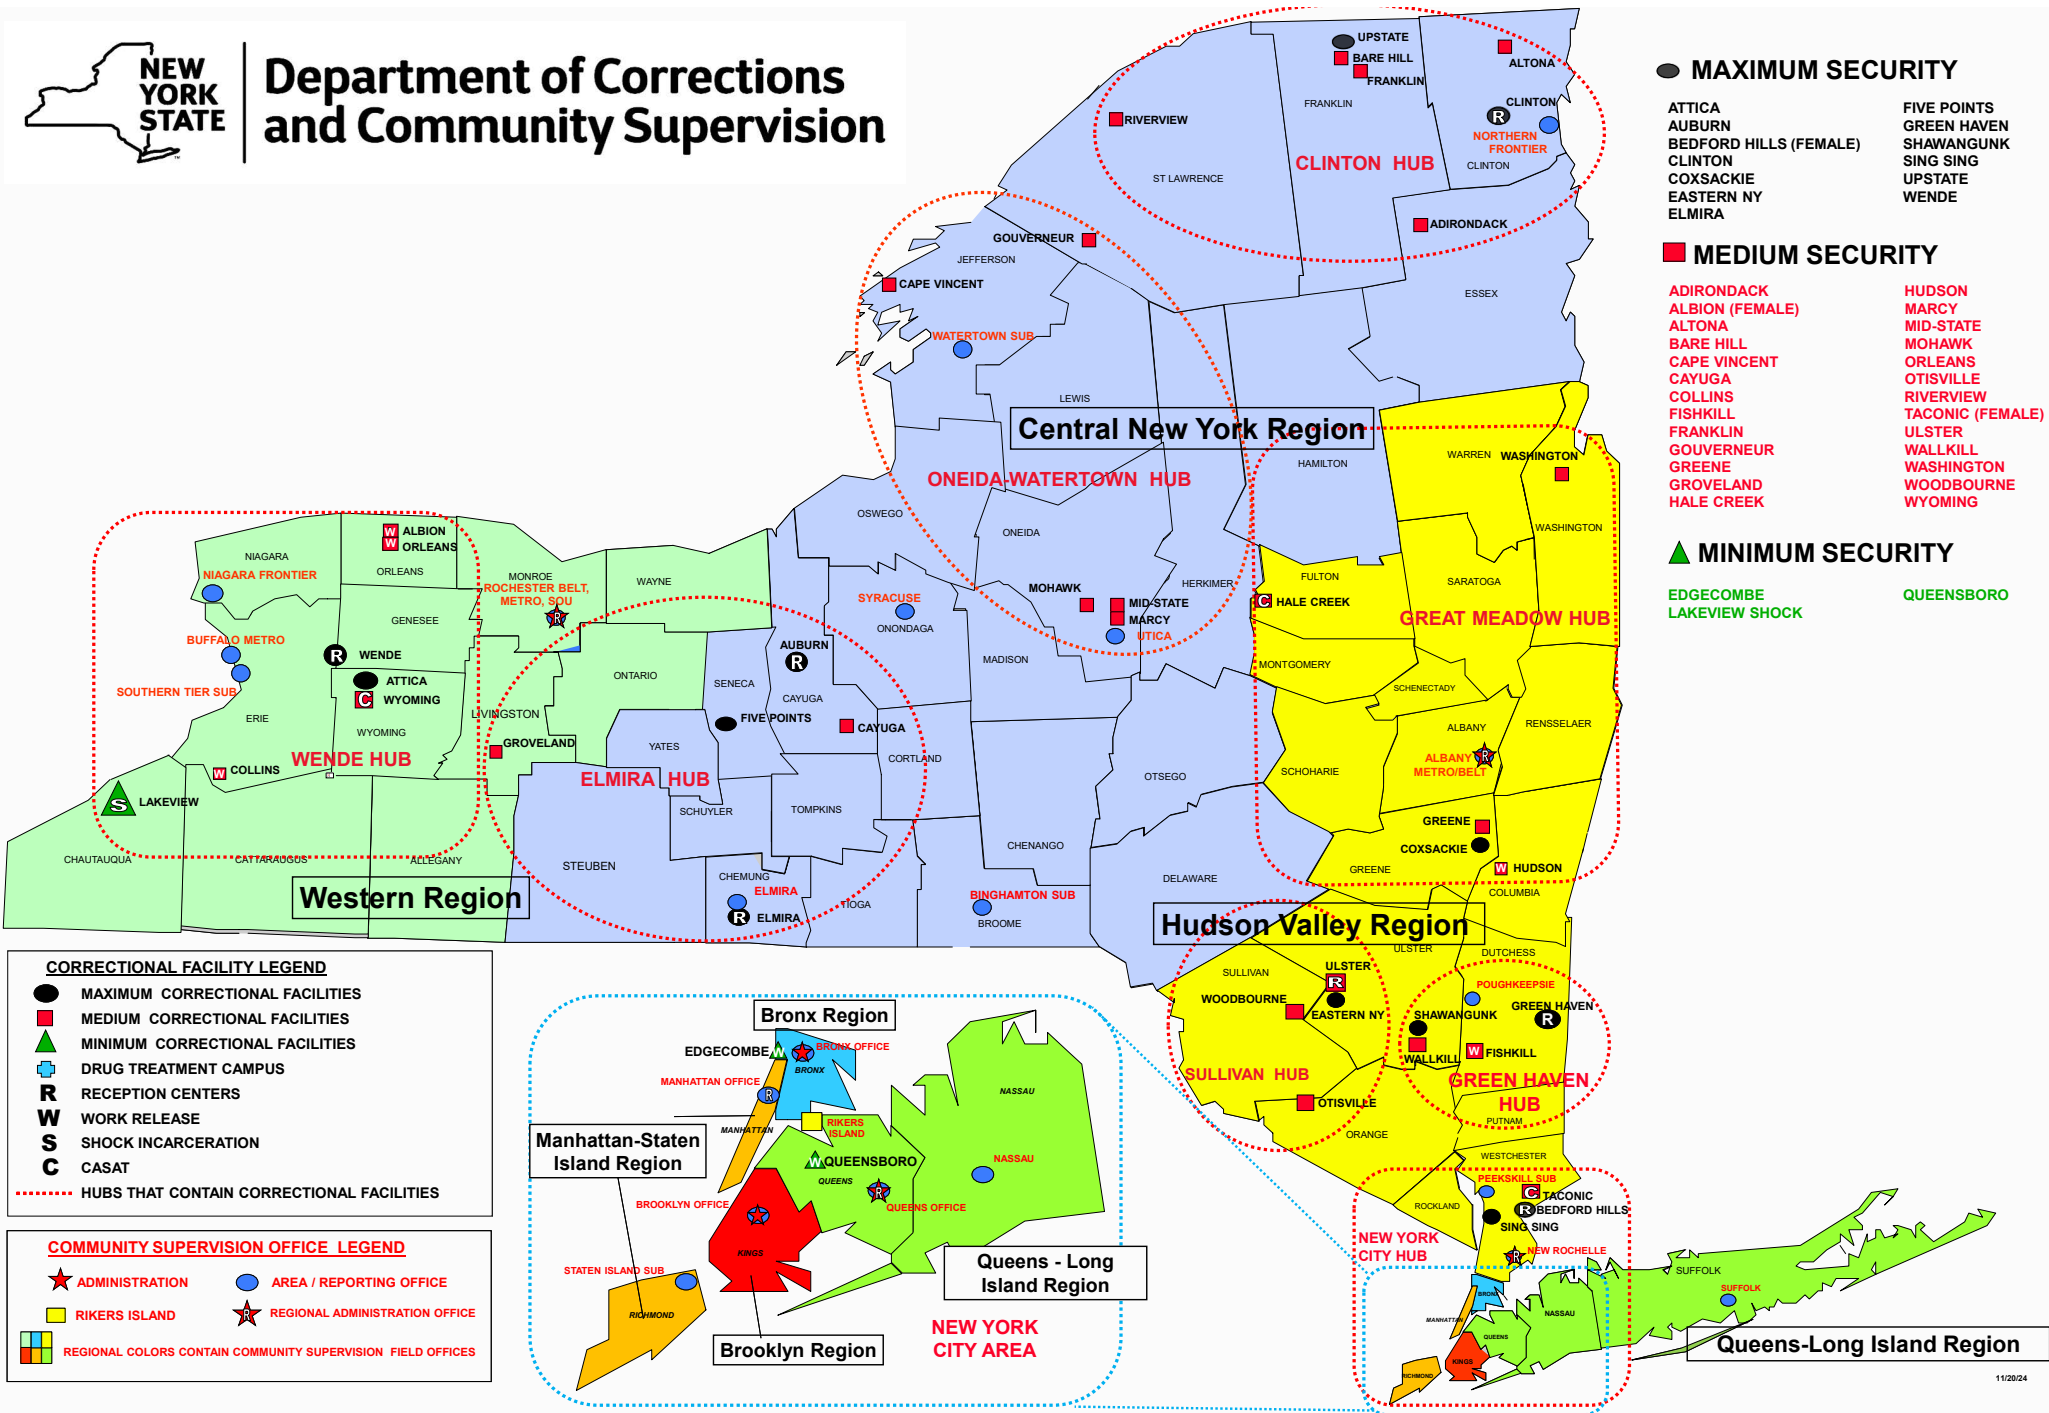

Department of Corrections and Community Supervision

● MAXIMUM SECURITY

- ATTICA
- AUBURN
- BEDFORD HILLS (FEMALE)
- CLINTON
- COXSACKIE
- EASTERN NY
- ELMIRA
- FIVE POINTS
- GREEN HAVEN
- SHAWANGUNK
- SING SING
- UPSTATE
- WENDE

■ MEDIUM SECURITY

- ADIRONDACK
- ALBION (FEMALE)
- ALTONA
- BARE HILL
- CAPE VINCENT
- CAYUGA
- COLLINS
- FISHKILL
- FRANKLIN
- GOUVERNEUR
- GREENE
- GROVELAND
- HALE CREEK
- HUDSON
- MARCY
- MID-STATE
- MOHAWK
- ORLEANS
- OTISVILLE
- RIVERVIEW
- TACONIC (FEMALE)
- ULSTER
- WALLKILL
- WASHINGTON
- WOODBOURNE
- WYOMING

▲ MINIMUM SECURITY

- EDGECOMBE
- LAKEVIEW
- SHOCK
- QUEENSBORO

CORRECTIONAL FACILITY LEGEND

- MAXIMUM CORRECTIONAL FACILITIES
- MEDIUM CORRECTIONAL FACILITIES
- ▲ MINIMUM CORRECTIONAL FACILITIES
- ⊕ DRUG TREATMENT CAMPUS
- R RECEPTION CENTERS
- W WORK RELEASE
- S SHOCK INCARCERATION
- C CASAT
- HUBS THAT CONTAIN CORRECTIONAL FACILITIES

COMMUNITY SUPERVISION OFFICE LEGEND

- ★ ADMINISTRATION
- AREA / REPORTING OFFICE
- RIKERS ISLAND
- ★ REGIONAL ADMINISTRATION OFFICE
- REGIONAL COLORS CONTAIN COMMUNITY SUPERVISION FIELD OFFICES