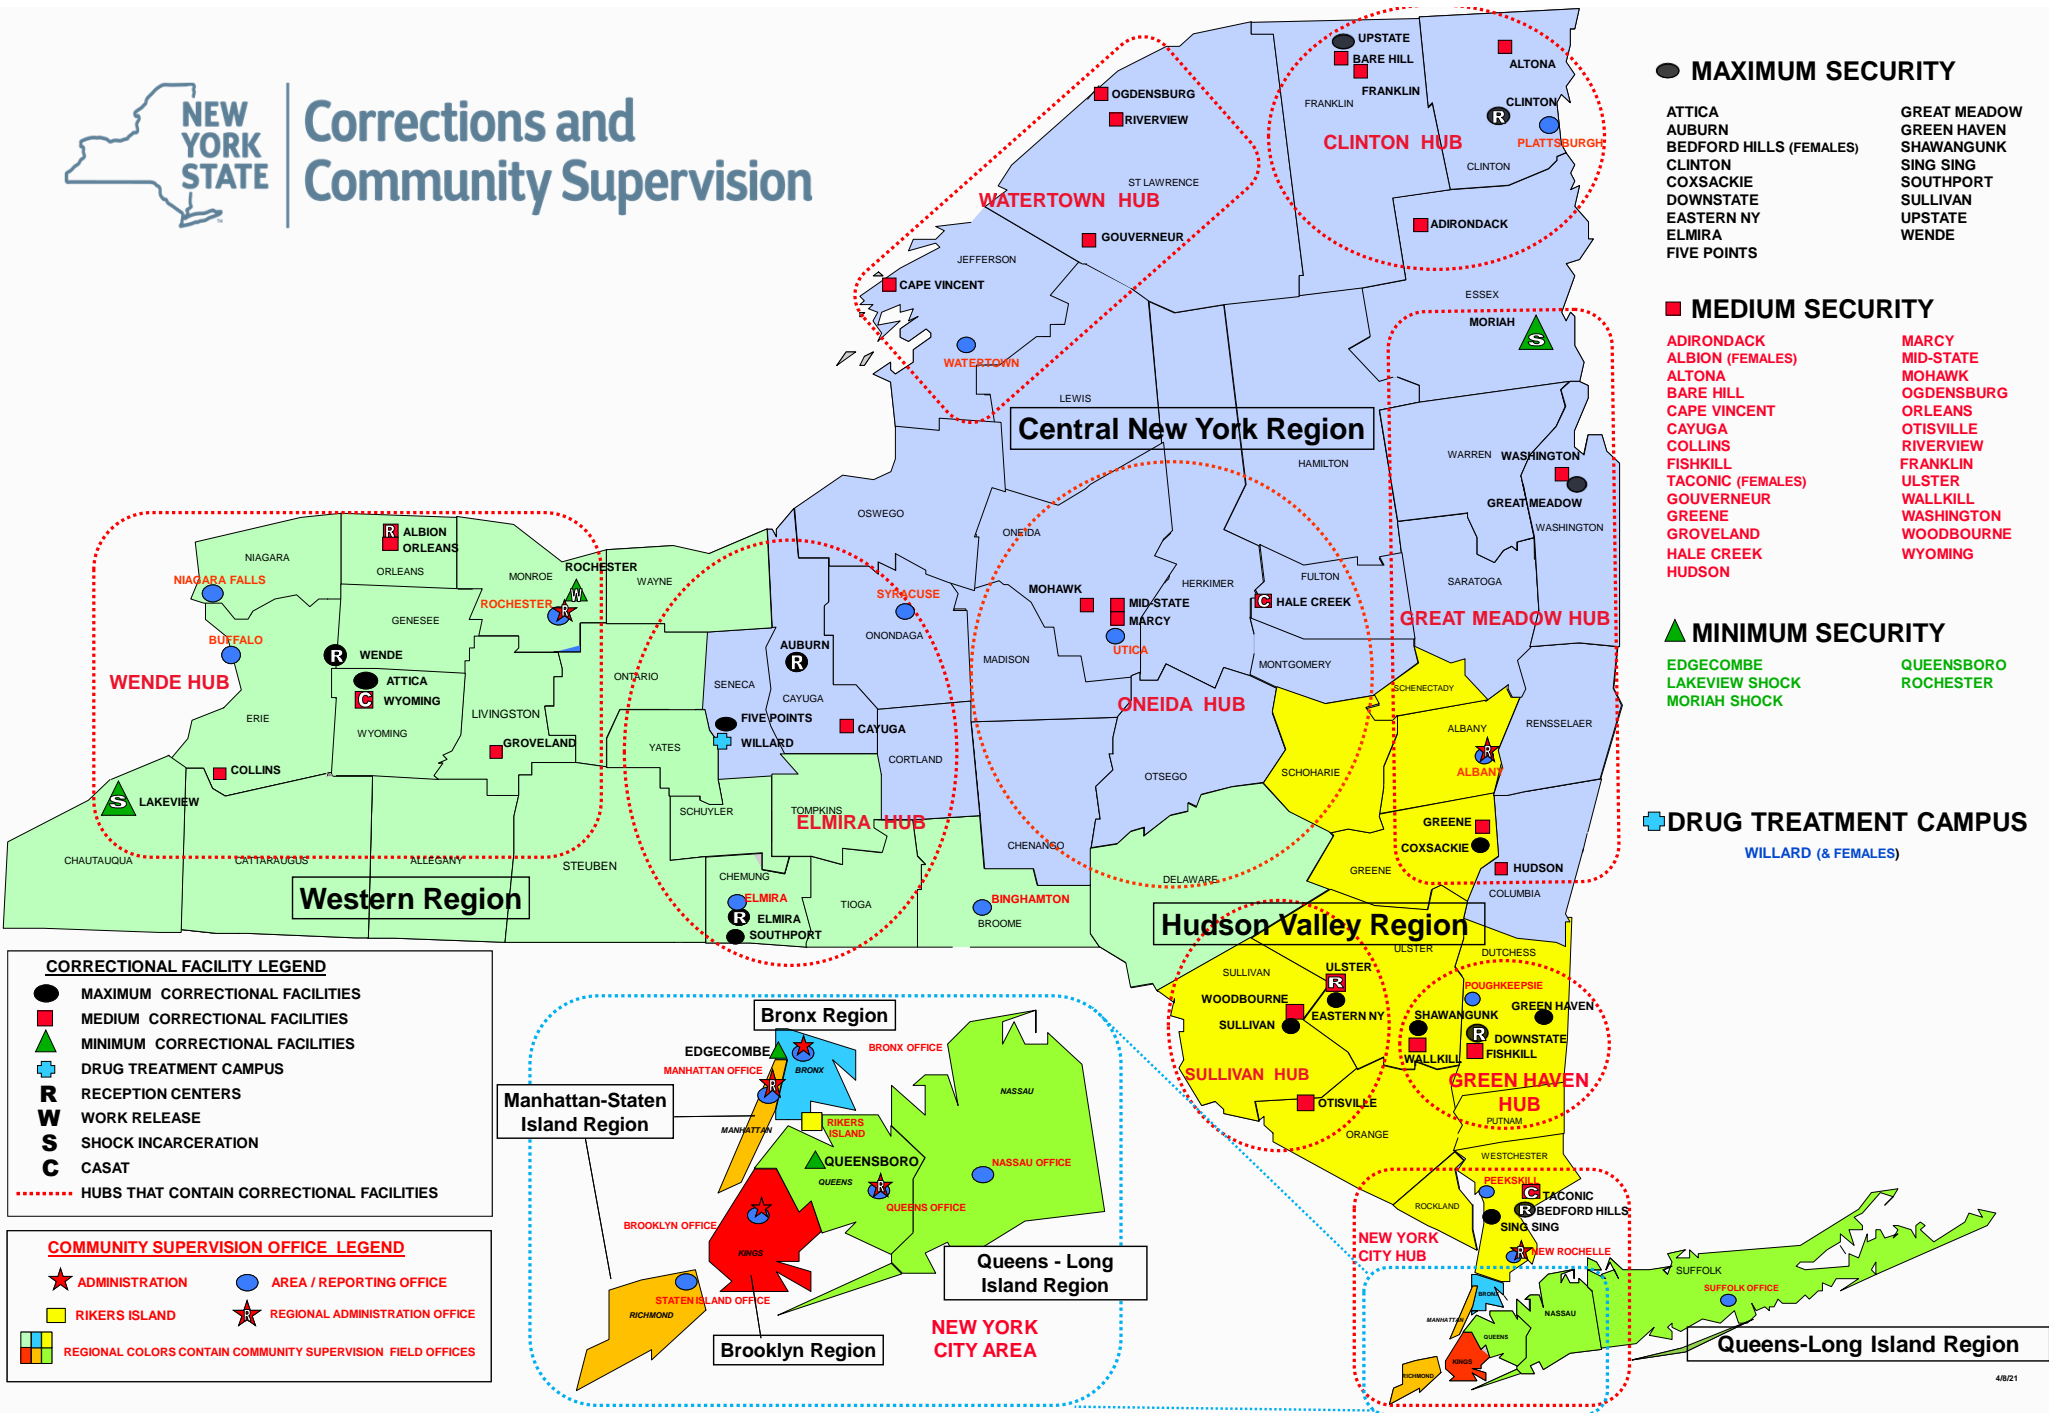

Corrections and Community Supervision

● MAXIMUM SECURITY

- ATTICA
- AUBURN
- BEDFORD HILLS (FEMALES)
- CLINTON
- COXSACKIE
- DOWNSTATE
- EASTERN NY
- ELMIRA
- FIVE POINTS
- GREAT MEADOW
- GREEN HAVEN
- SHAWANGUNK
- SING SING
- SOUTHPORT
- SULLIVAN
- UPSTATE
- WENDE

■ MEDIUM SECURITY

- ADIRONDACK
- ALBION (FEMALES)
- ALTONA
- BARE HILL
- CAPE VINCENT
- CAYUGA
- COLLINS
- FISHKILL
- TACONIC (FEMALES)
- GOVERNEUR
- GREENE
- GROVELAND
- HALE CREEK
- HUDSON
- MARCY
- MID-STATE
- MOHAWK
- OGDENSBURG
- ORLEANS
- OTISVILLE
- RIVERVIEW
- FRANKLIN
- ULSTER
- WALLKILL
- WASHINGTON
- WASHINGTON
- WOODBOURNE
- WYOMING

▲ MINIMUM SECURITY

- EDGECOMBE
- LAKEVIEW SHOCK
- MORIAH SHOCK
- QUEENSBORO
- ROCHESTER

⊕ DRUG TREATMENT CAMPUS

- WILLARD (& FEMALES)

CORRECTIONAL FACILITY LEGEND

- MAXIMUM CORRECTIONAL FACILITIES
- MEDIUM CORRECTIONAL FACILITIES
- ▲ MINIMUM CORRECTIONAL FACILITIES
- ⊕ DRUG TREATMENT CAMPUS
- R RECEPTION CENTERS
- W WORK RELEASE
- S SHOCK INCARCERATION
- C CASAT
- HUBS THAT CONTAIN CORRECTIONAL FACILITIES

COMMUNITY SUPERVISION OFFICE LEGEND

- ★ ADMINISTRATION
- AREA / REPORTING OFFICE
- RIKERS ISLAND
- ★ REGIONAL ADMINISTRATION OFFICE
- REGIONAL COLORS CONTAIN COMMUNITY SUPERVISION FIELD OFFICES